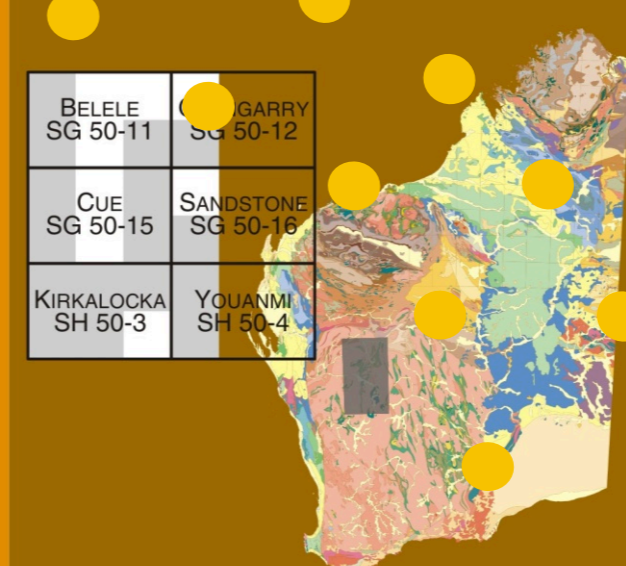

100K GIS MURCHISON

GOVERNMENT OF WESTERN AUSTRALIA
2011 update

THE FINISHED PRODUCT

Geological maps are plotted using large format printers within the department. The same geological information is also available within digital data packages