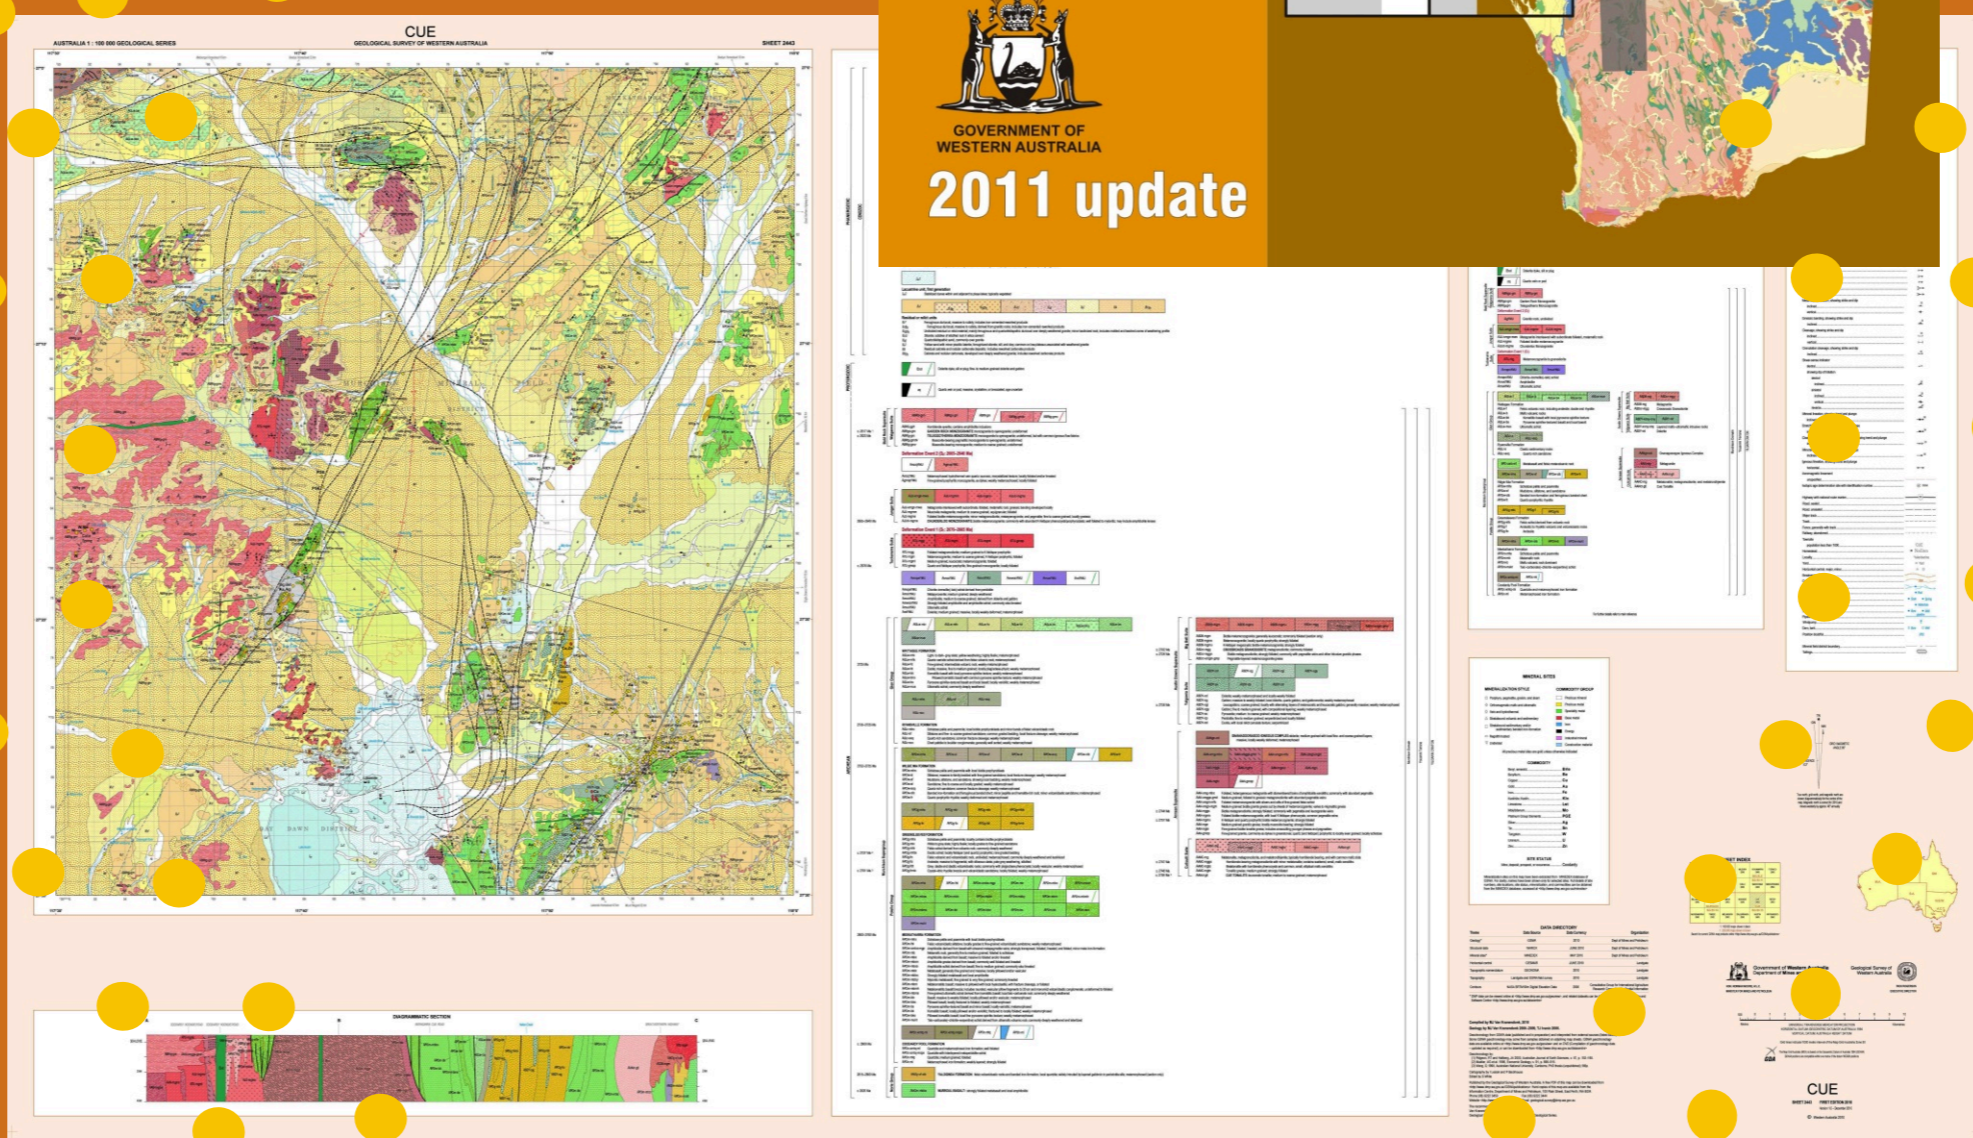

100K GIS MURCHISON

GOVERNMENT OF WESTERN AUSTRALIA
2011 update

THE FINISHED PRODUCT

Geological maps are plotted using large format printers within the department. The same geological information is also available within digital data packages