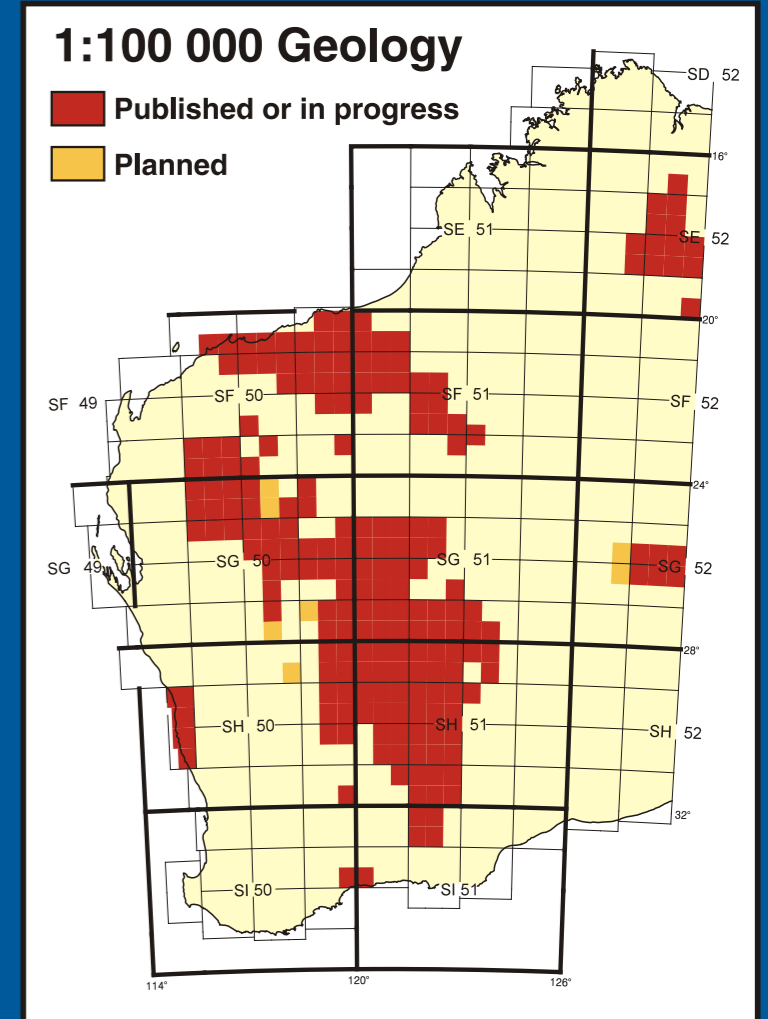

GOVERNMENT GEOLOGISTS MAKING MAPS

Government geologists study the rocks and landscape that make up Western Australia. By looking at and sampling rocks they can find out how and when these rocks formed. The knowledge they gain by working in the field is presented as geological maps and reports which help the community, industry and government to plan for the future

SAMPLING & SURVEYING

Helicopters are sometimes used to access remote outcrops and collect small samples

OFFICE WORK

The geological map takes shape when the geologist transfers information from the field to a digital map base on a computer

COMPUTERIZED MAPS

Computers are widely used to assemble all the geological data onto a coloured geological map

IT'S A BIG STATE

Detailed geological maps so far only cover about one quarter of the State. New mapping projects are prioritised on the basis of potential for maximum benefit to the community