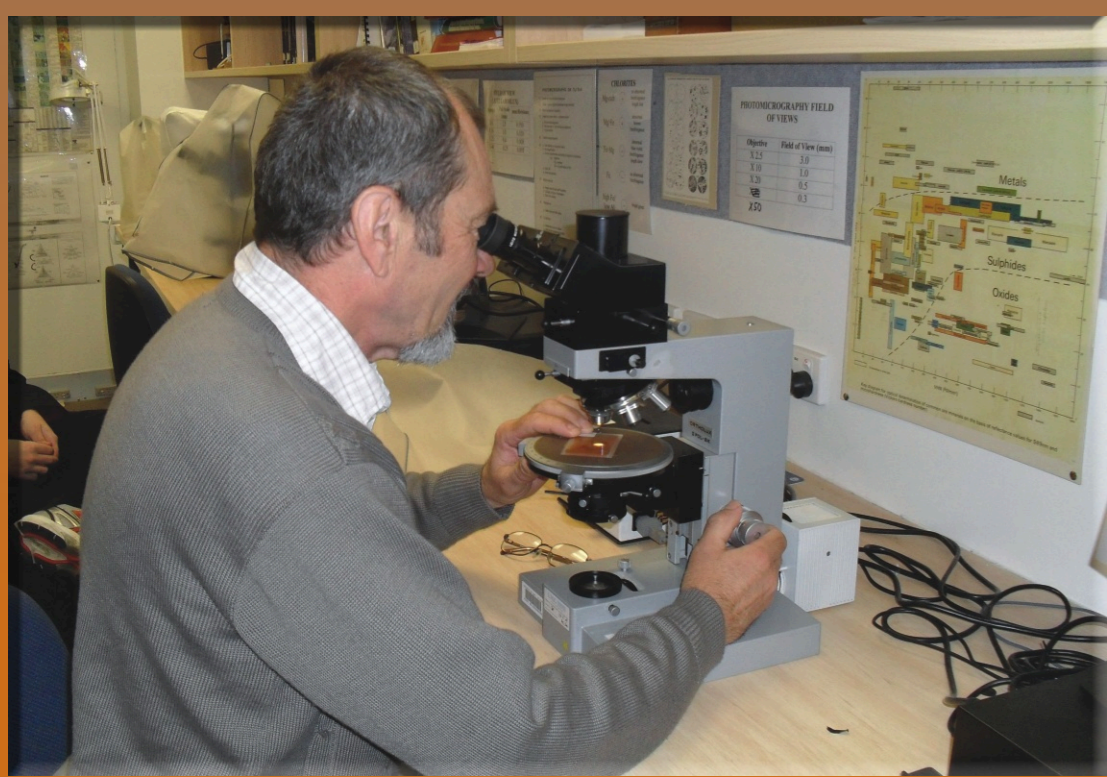

GOVERNMENT GEOLOGISTS MAKING MAPS

Government geologists study the rocks and landscape that make up Western Australia. By looking at and sampling rocks they can find out how and when these rocks formed. The knowledge they gain by working in the field is presented as geological maps and reports which help the community, industry and government to plan for the future

MAPPING EQUIPMENT

Geologists use digital aerial photographs, satellite images and GPS to locate outcrops on a topographic map. Field measurements are made with a compass, and details recorded on a laptop computer

SAMPLING & SURVEYING

Helicopters are sometimes used to access remote outcrops and collect small samples

OFFICE WORK

The geological map takes shape when the geologist transfers information from the field to a digital map base on a computer

FIELD WORK

Geologists use 4WD vehicles to get to rock outcrops. They carry camping equipment, food, water, and safety equipment including HF radio and satellite phone. They may shift camp every few days as they map an area